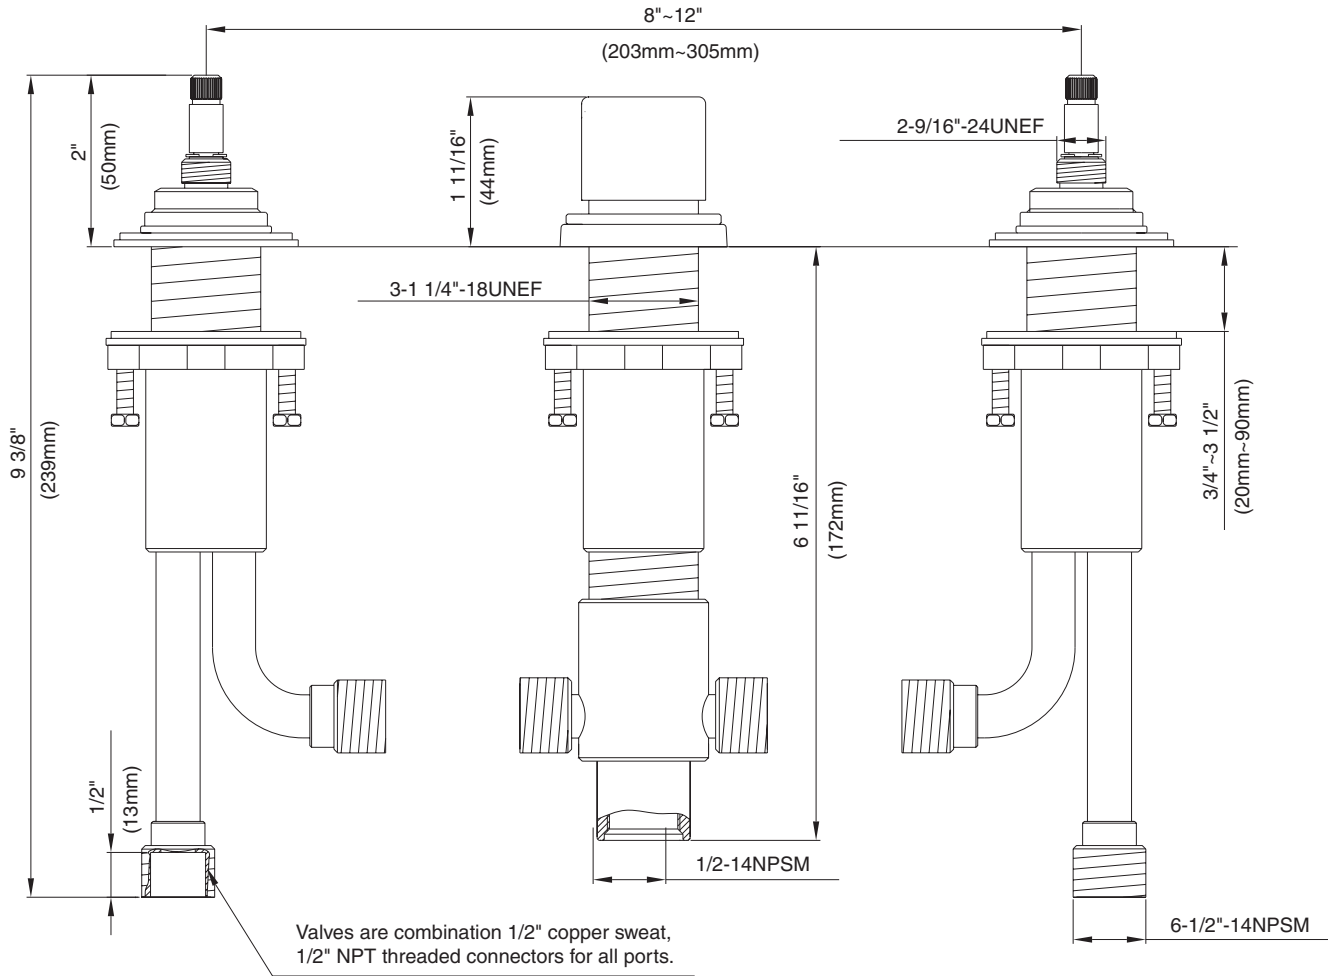

ROMAN TUB FAUCET ROUGH-IN VALVES-CRITICAL DIMENSIONS

Rough-in valve D215000BT (widespread)

Specific Features: _____ Submitted Model No.: _____

SD303754/03-06.01